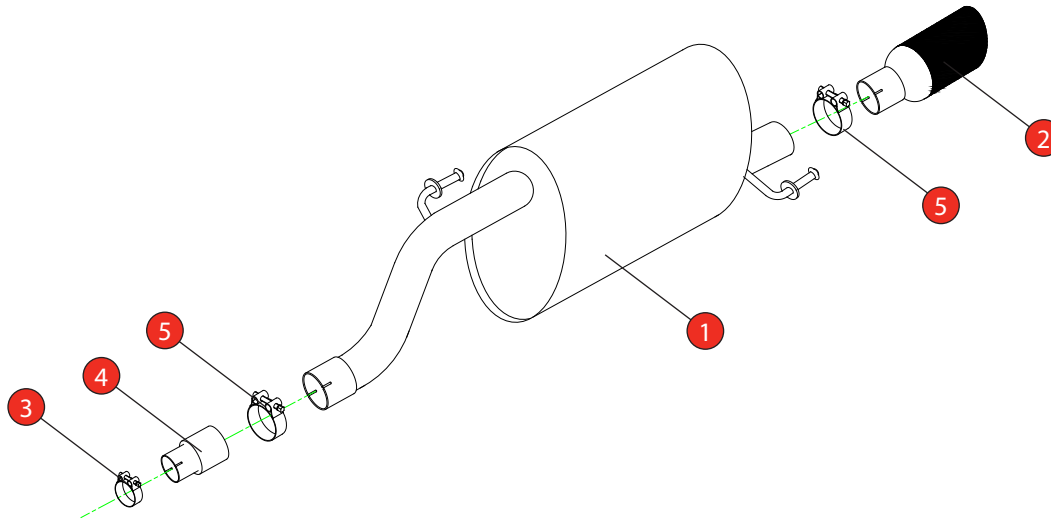

Car	Vauxhall Corsa 'E' Limited Edition 1.4T	Part No.	SVXB065C
Year	2014-Current	Fit Kits	259FK
Notes	Where not supplied use original fittings	Features	Pipe Diameter:- 63.5mm / 2.5"

Estimated Fitting Time: 60 Minutes

NO.	PART NO.	DESCRIPTION	QTY
1	861GM	Rear Silencer	1
2	Z023.10055	Ø100mm Black Ceramic Coated Daytona Trim	1
Fit Kit			
3	Z016.10002	51-55mm Clamp	1
4	AD84	Adaptor	1
5	Z016.10064	65mm H/D Clamp	2

E-MARK	N/A
DATE	22/11/16
ISSUE	00
AUTHORISED	M.Ydlibi

NOTE: ENSURE SCORPION SYSTEM IS CLEAR OF MOVING PARTS AND ALL ORIGINAL FUNCTIONS WORK CORRECTLY.

STAY CONNECTED TO RED POWER.